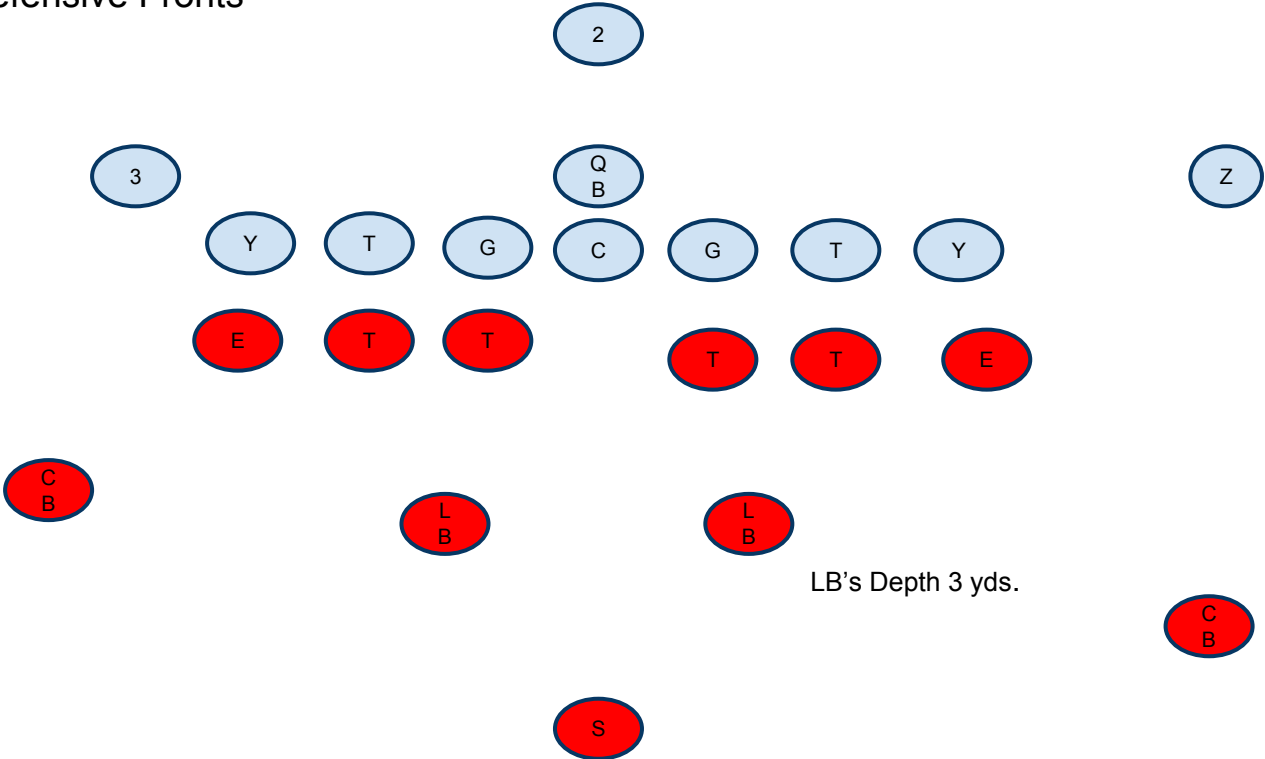

Legal Defensive Fronts

60

LB's Depth 3 yds.